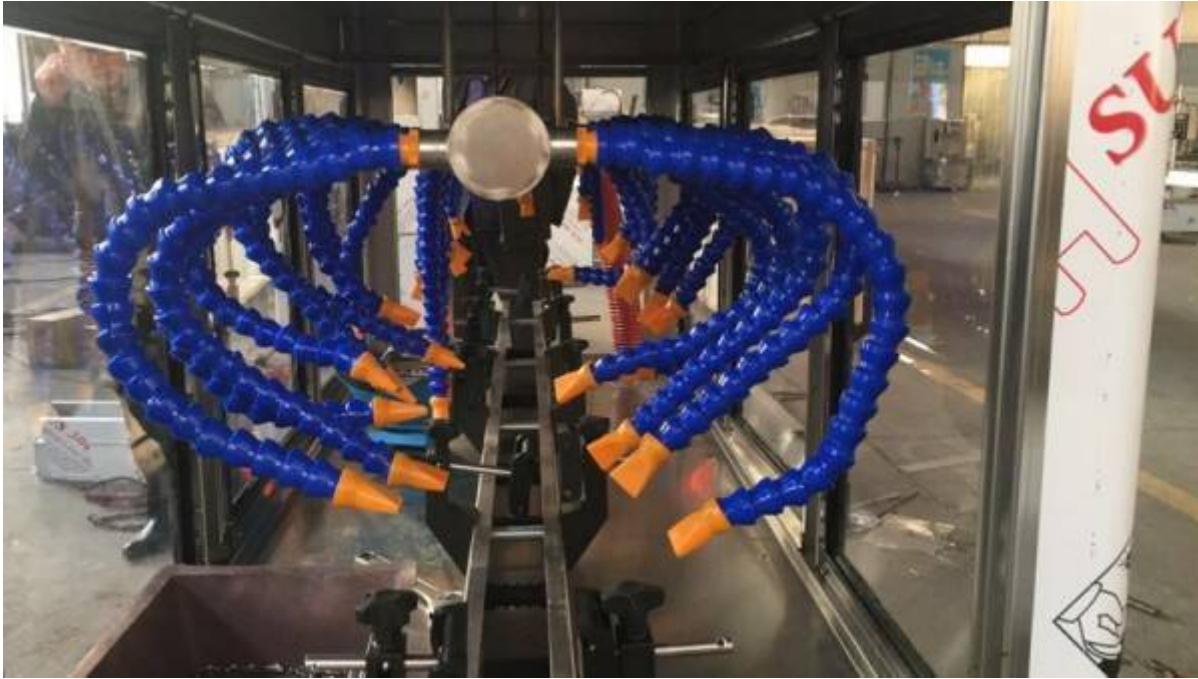

# 1000-3000 bottles/hour Spider Hand-type Energy-saving Blow Dryer/ Glass Bottle Drying Machine

### Spider hand-type energy-saving blow dryer

It replaces the traditional brush type dewatering device, does not need heating, and uses strong wind (air knife) to dry the bottle water. The bottle body is pollution-free, no need to replace the brush, no need to replace the electric heating tube, save the cost of use, and improve the performance. Advanced and more reliable.

Model	Production capacity (bottles/hour)	Whole machine power (KW)	Applicable bottle type (mm)	Dimensions (mm)
LYFD	1000-3000	5.5	H=100-380mm	2440×850×1700