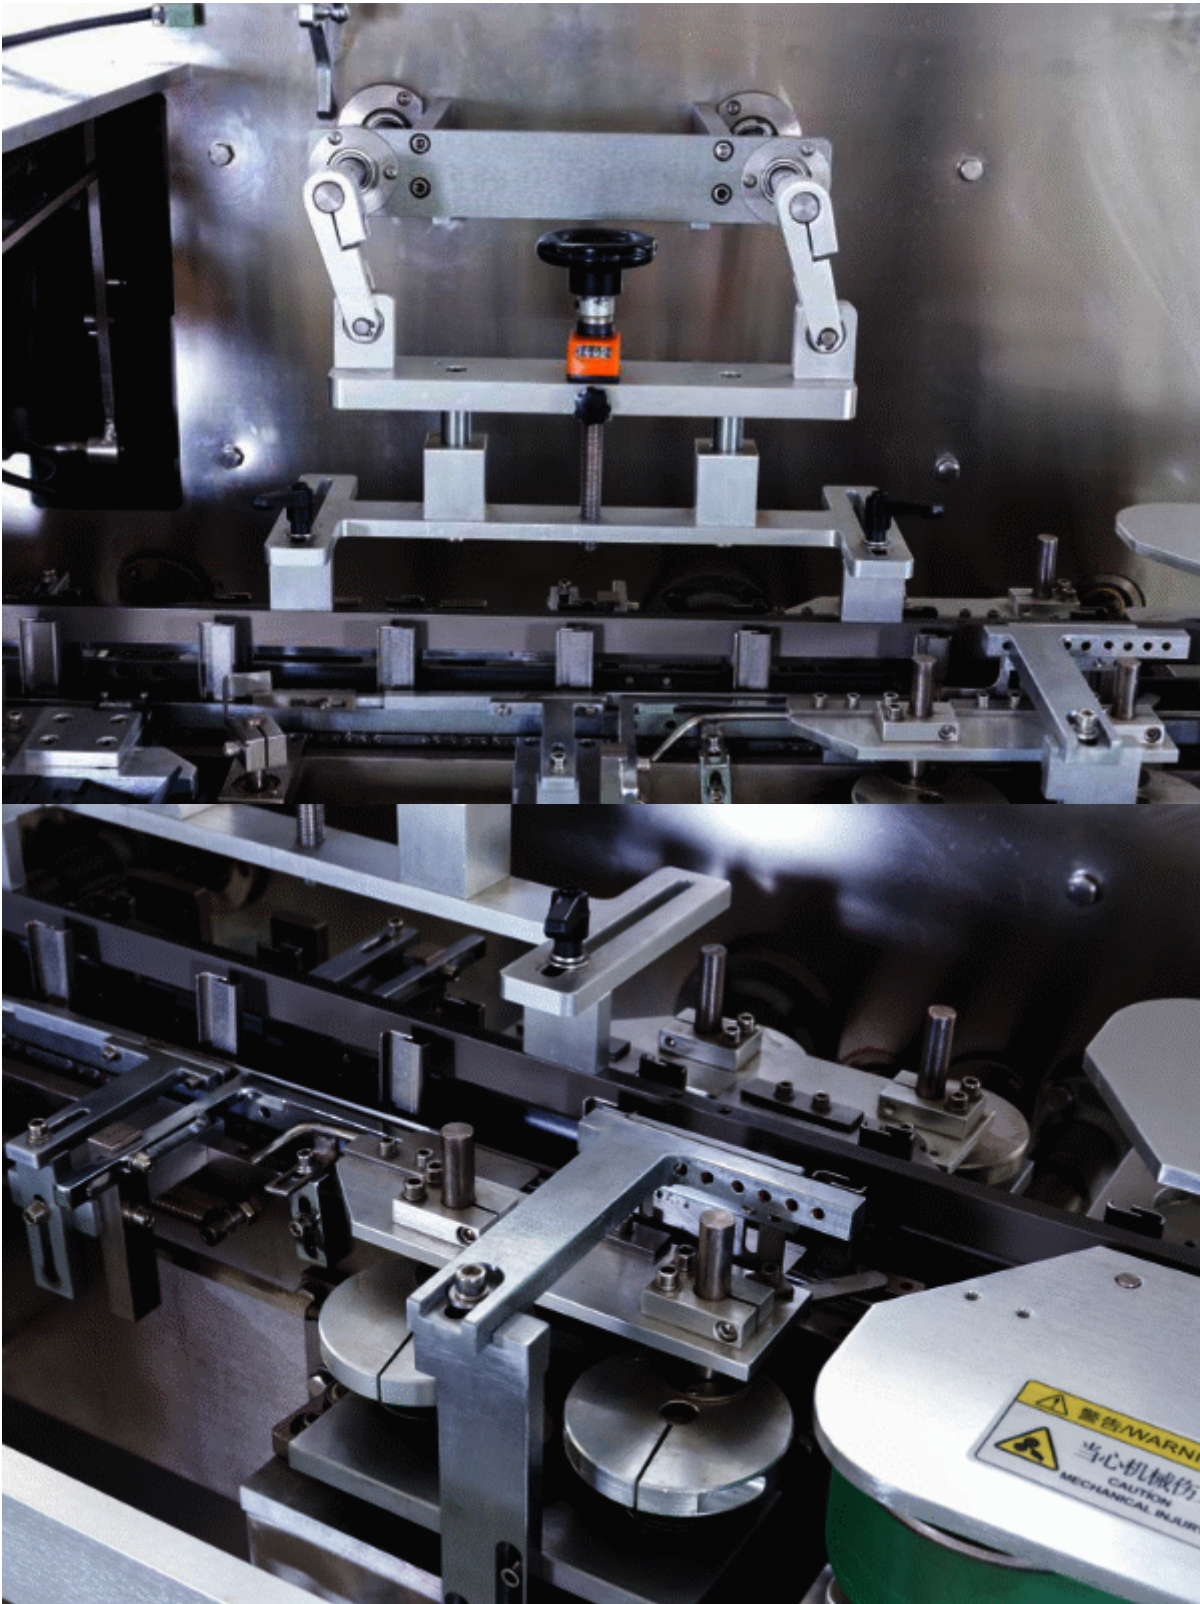

Automatic Cartoning Machine

Detail? Tan?m :

Widely used in food, medicine and related products manufacturing industries.

Bottle Rotating Disc

Connecting Multiple Trains

Automatic Blanking Machine

Plug Type Cartoning Machine

Spray Adhesive Type Cartoning Machine

Factory picture:

Youtube link: