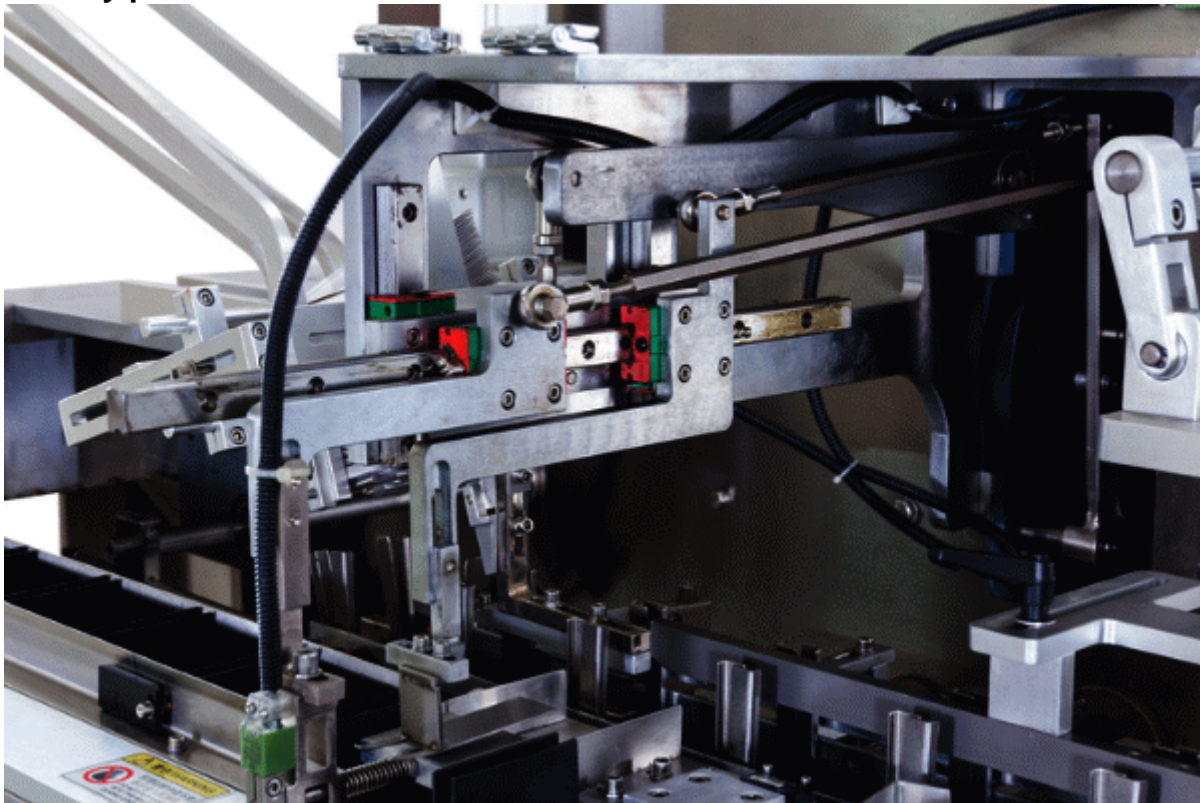

Automatic Cartoning Machine

Detail? Tan?m :

Widely used in food, medicine and related products manufacturing industries.

Bottle Rotating Disc

Connecting Multiple Trains

Automatic Blanking Machine

Plug Type Cartoning Machine

Spray Adhesive Type Cartoning Machine

Factory picture:

Youtube link: