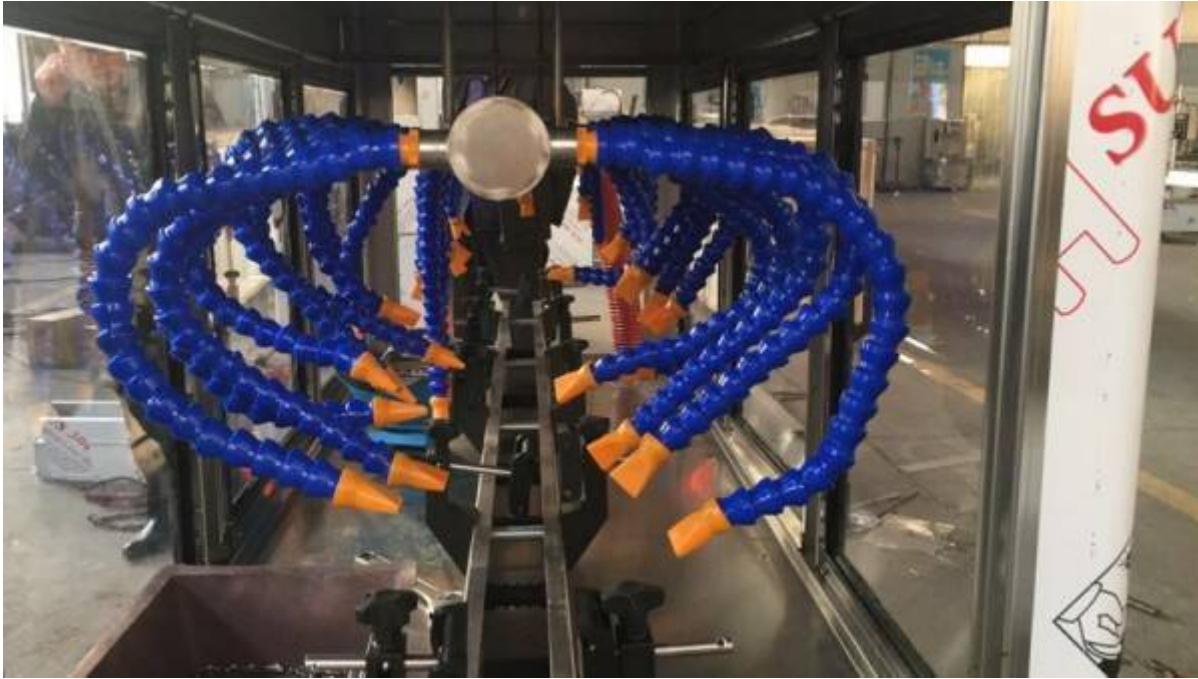

1000-3000 bottles/hour Spider Hand-type Energy-saving Blow Dryer/ Glass Bottle Drying Machine

Spesifikasi :

Nama Brand	Hanyi
Tempat Asal	Shanghai, China
Min.Jumlah Pemesanan	1 unit
Syarat Pembayaran	T/T
Detail Pengiriman	5 days - 20 days
Detail Packing	Standard export wooden case or carton box.

Detail Pengenalan :

Spider hand-type energy-saving blow dryer

It replaces the traditional brush type dewatering device, does not need heating, and uses strong wind (air knife) to dry the bottle water. The bottle body is pollution-free, no need to replace the brush, no need to replace the electric heating tube, save the cost of use, and improve the performance. Advanced and more reliable.

Model	Production capacity (bottles/hour)	Whole machine power (KW)	Applicable bottle type (mm)	Dimensions (mm)
LYFD	1000-3000	5.5	H=100-380mm	2440×850×1700