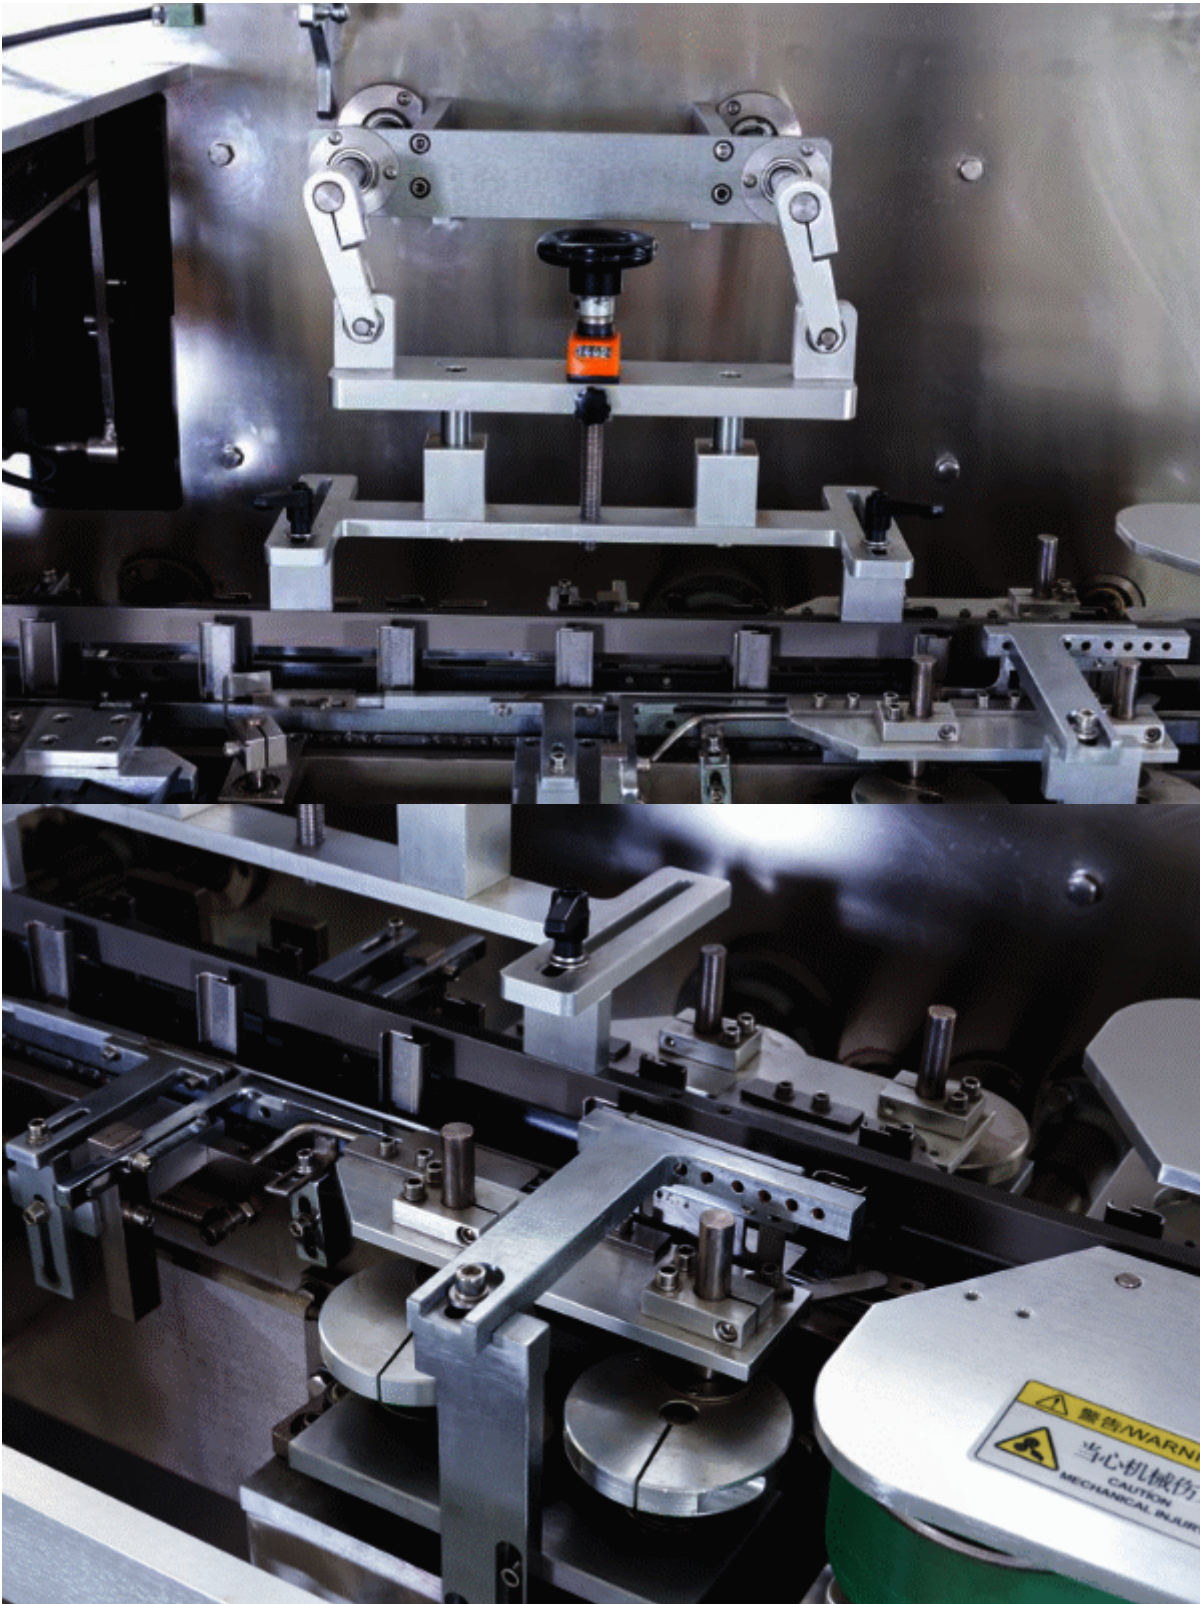

# Automatic Cartoning Machine

Detail Introduction :

Widely used in food, medicine and related products manufacturing industries.

Bottle Rotating Disc

Connecting Multiple Trains

Automatic Blanking Machine

Plug Type Cartoning Machine

Spray Adhesive Type Cartoning Machine

Factory picture:

Youtube link: